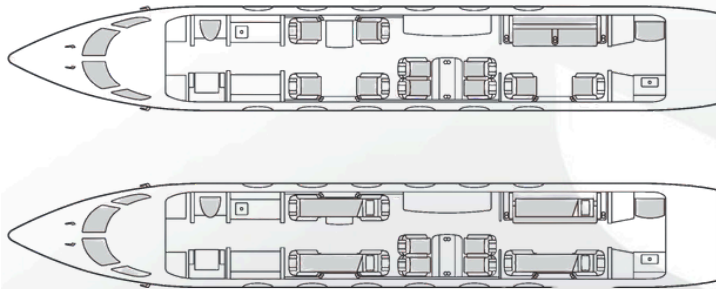

CABIN CONFIGURATION