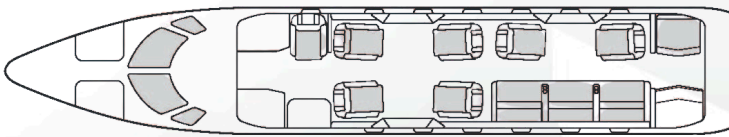

CABIN CONFIGURATION

BAGGAGE

82 CU. FT.

+

AND / OR