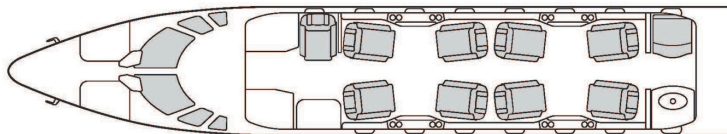

CABIN CONFIGURATION

BAGGAGE

135 CU. FT.

+

AND / OR