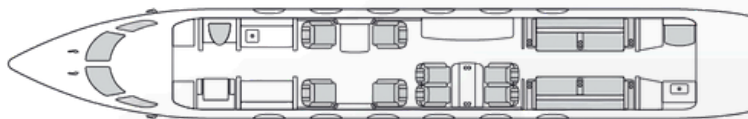

N450AR | HEAVY JET
GULFSTREAM G450

PASSENGERS
16

FLIGHT TIME
9 HRS

BAGGAGE
179 CU. FT.

WIFI
GOGO L5

REDEFINING EXCELLENCE THROUGH SPEED, LUXURY, AND EXTRAORDINARY EXPERIENCES.

A masterpiece of style and innovation, the Gulfstream G450 is your ultimate business jet. With three cabin zones, seating for up to 16 passengers, and a range of 4,350NM, the G450 seamlessly blends comfort, relaxation, and luxury with advanced systems, coast-to-coast performance, and speed.

N450AR | HEAVY JET
GULFSTREAM G450

SPECIFICATIONS

| | |
|---------------|-------|
| JET CATEGORY | HEAVY |
| REFURBISHMENT | 2024 |
| MANUFACTURE | 2005 |

PERFORMANCE

| | |
|--------------|-----------|
| FLIGHT TIME | 9 HOURS |
| MAX RANGE | 4,350 NM |
| MAX ALTITUDE | 45,000 FT |
| SPEED | 550 MPH |

INTERIOR

| | |
|------------|-----------------------|
| PASSENGERS | 16 |
| SLEEPS | 4 |
| CABIN | L 40'4" W 7'4" H 6'2" |
| WIFI | YES |
| SAT PHONE | YES |
| POWER | YES |
| AIRSHOW | YES |

CABIN CONFIGURATION