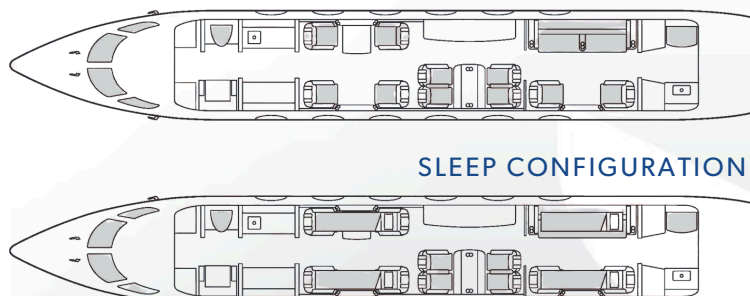

CABIN CONFIGURATION