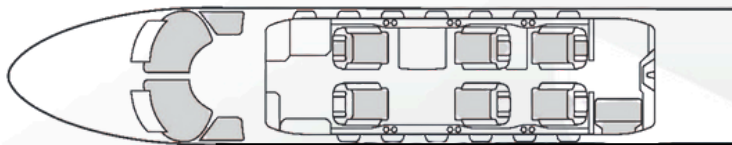

CABIN CONFIGURATION

BAGGAGE

65 CU. FT.

+

AND / OR