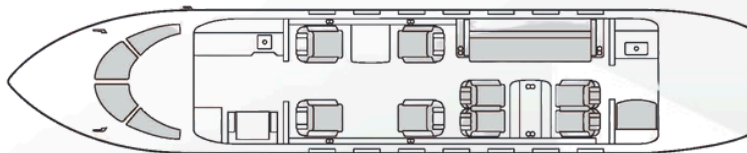

N702LV | HEAVY JET
BOMBARDIER CHALLENGER 605

SPECIFICATIONS

JET CATEGORY HEAVY RANGE
 REFURBISHMENT 2025
 MANUFACTURE 2011

PERFORMANCE

FLIGHT TIME 8 HOURS
 MAX RANGE 4,000 NM
 MAX ALTITUDE 45,000 FT
 SPEED 540 MPH

INTERIOR

PASSENGERS 11
 SLEEPS 2
 CABIN L 28'5" W 8'2" H 6'1"
 WIFI YES
 SAT PHONE NO
 POWER YES
 AIRSHOW YES

CABIN CONFIGURATION

BAGGAGE

120 CU. FT.

+

AND / OR