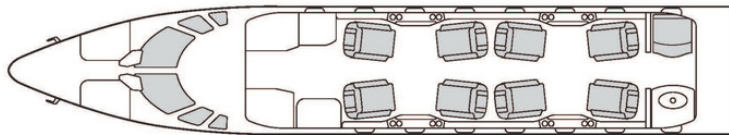

CABIN CONFIGURATION

BAGGAGE

135 CU. FT.

+

AND / OR