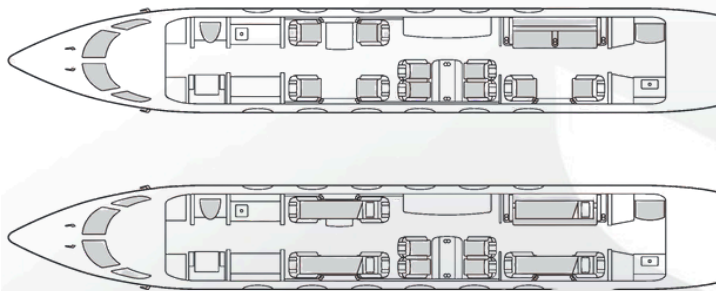

CABIN CONFIGURATION