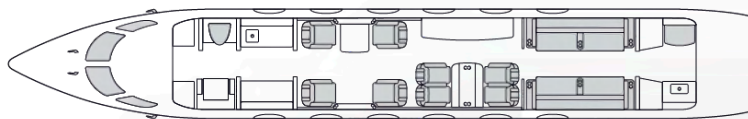

N268WC | HEAVY JET
GULFSTREAM G450

PASSENGERS
16

FLIGHT TIME
9 HRS

BAGGAGE
179 CU. FT.

WIFI
**SATCOM
 KA-BAND**

**REDEFINING EXCELLENCE THROUGH SPEED,
 LUXURY, AND EXTRAORDINARY EXPERIENCES.**

A masterpiece of style and innovation, the Gulfstream G450 is your ultimate business jet. With three cabin zones, seating for up to 16 passengers, and a range of 4,350NM, the G450 seamlessly blends comfort, relaxation, and luxury with advanced systems, coast-to-coast performance, and speed.

SPECIFICATIONS

JET CATEGORY HEAVY RANGE
 REFURBISHMENT 2025
 MANUFACTURE 2015

PERFORMANCE

FLIGHT TIME 9 HOURS
 MAX RANGE 4,350 NM
 MAX ALTITUDE 45,000 FT
 SPEED 550 MPH

INTERIOR

PASSENGERS 16
 SLEEPS 4
 CABIN L 40'4" W 7'4" H 6'2"
 WIFI YES
 SAT PHONE YES
 POWER YES
 AIRSHOW YES

CABIN CONFIGURATION

SLEEP CONFIGURATION

BAGGAGE

179 CU. FT.

+

AND / OR