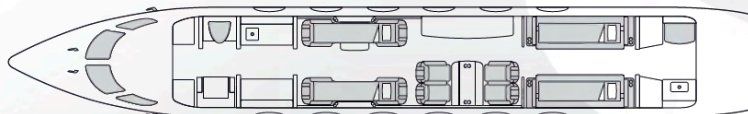

N268WC | HEAVY JET
GULFSTREAM G450

PASSENGERS
16

FLIGHT TIME
9 HRS

BAGGAGE
179 CU. FT.

WIFI
**SATCOM
 KA-BAND**

**REDEFINING EXCELLENCE THROUGH SPEED,
 LUXURY, AND EXTRAORDINARY EXPERIENCES.**

A masterpiece of style and innovation, the Gulfstream G450 is your ultimate business jet. With three cabin zones, seating for up to 16 passengers, and a range of 4,350NM, the G450 seamlessly blends comfort, relaxation, and luxury with advanced systems, coast-to-coast performance, and speed.

SPECIFICATIONS

JET CATEGORY HEAVY RANGE
 REFURBISHMENT 2025
 MANUFACTURE 2015

PERFORMANCE

FLIGHT TIME 9 HOURS
 MAX RANGE 4,350 NM
 MAX ALTITUDE 45,000 FT
 SPEED 550 MPH

INTERIOR

PASSENGERS 16
 SLEEPS 4
 CABIN L 40'4" W 7'4" H 6'2"
 WIFI YES
 SAT PHONE YES
 POWER YES
 AIRSHOW YES

CABIN CONFIGURATION

SLEEP CONFIGURATION

BAGGAGE

179 CU. FT.

+

AND / OR