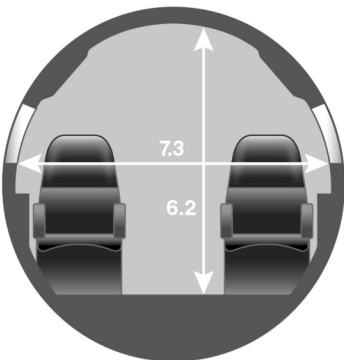

LONG RANGE JET - N241CH

Gulfstream G450

Cabin Specs

YOM 2011
YOR 2022
Height 6'2"
Length 40'4"
Width 7'4"

Amenities

Satellite TV System
17" Monitor in Credenza
Airshow System
Bulkhead Monitors
Cabin Speakers
DVD Player
Wine Storage
Microwave
Fully Enclosed AFT Lavatory

Ka-Band High Speed WiFi
Complimentary iPads
Data Ports
Power Outlets
Coffee Maker
Convection Oven
Fully Galley
Internally Accessible Closet
Electric Pocket Door

THRIVE

FlyThrive.com

Charter@FlyThrive.com | Main 702.736.0077 | Fax 702.736.6258

Air Carrier Certificate KBAA473F