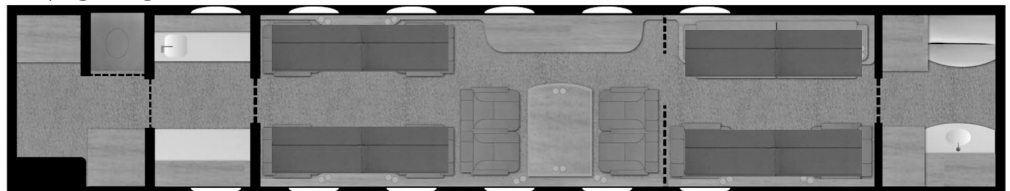

Sleeping Configuration

THRIVE

FlyThrive.com

Charter@FlyThrive.com | Main 702.736.0077 | Fax 702.736.6258

Air Carrier Certificate KBAA473F