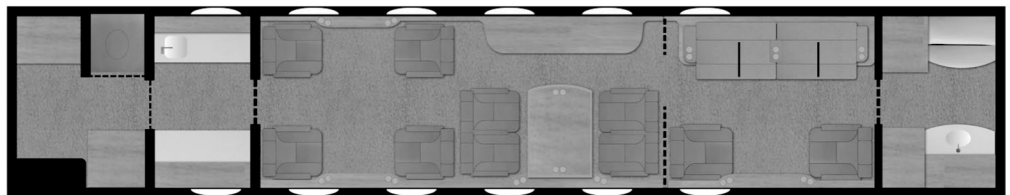

LONG RANGE JET - N241CH

Gulfstream G450

Cabin Specs

YOM 2011
YOR 2022
Height 6'2"
Length 40'4"
Width 7'4"

Amenities

Satellite TV System
17" Monitor in Credenza
Airshow System
Bulkhead Monitors
Cabin Speakers
DVD Player
Wine Storage
Microwave
Fully Enclosed AFT Lavatory

Ka-Band High Speed WiFi
Complimentary iPads
Data Ports
Power Outlets
Coffee Maker
Convection Oven
Fully Galley
Internally Accessible Closet
Electric Pocket Door

THRIVE

FlyThrive.com

Charter@FlyThrive.com | Main 702.736.0077 | Fax 702.736.6258

Air Carrier Certificate KBAA473F