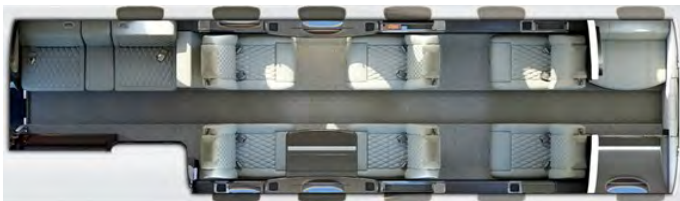

SUPER-LIGHT JET - N111CM

Embraer Phenom 300E

The Pinnacle of Light Jet Sophistication

A paragon in the light jet category, the Phenom 300E balances luxury and performance like no other.

This class-defining aircraft, celebrated for its innovative design and outstanding performance showcases impressive speed, expansive range, and lavish amenities. Never again sacrifice quality and luxury for light jet efficiency. No detail is left behind; From its advanced avionics and safety awareness systems, to a spacious oval cabin, and cutting edge cabin entertainment features, this factory-delivered Phenom 300E will make you question why you ever flew anything else.

It's time to elevate your travels.

THRIVE[™]

FlyThrive.com

SUPER-LIGHT JET - N111CM

Embraer Phenom 300E

The Pinnacle of Light Jet Sophistication

Specifications

Year	2023
Cabin Height	4'11"
Cabin Width	5'1"
Cabin Length	17'2"

Amenities

- Brand New 2023 Aircraft
- 5G Domestic WiFi
- Spacious, Oval-Shaped Cabin
- Fold Down Ceiling Monitors
- DVD and Blu-Ray Player
- Airshow
- 110V Power Outlets + USB
- Wireless Cabin Management
- Comfort Recline Seats
- Enclosed Lavatory with Sink